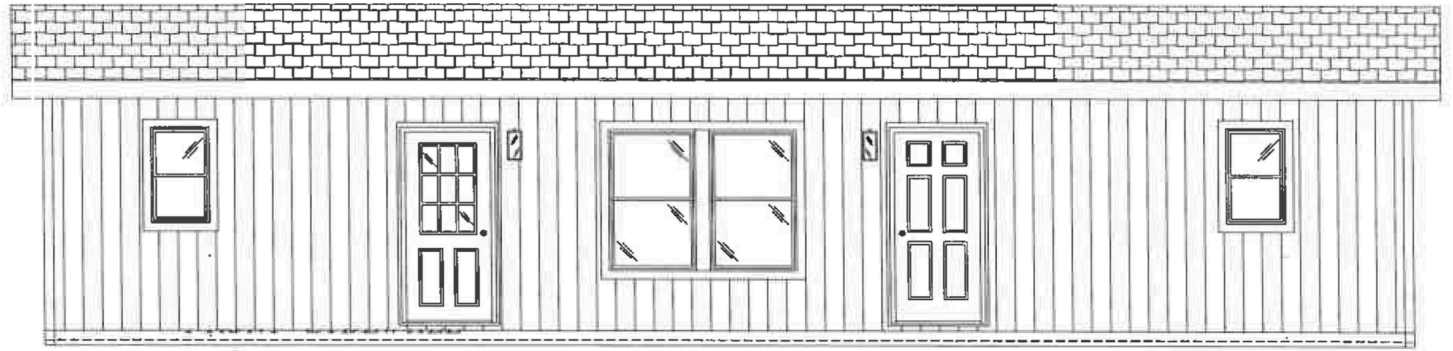

**THE COLUMBIA RIVER
SERIES**

**The Columbia River
1006**

15' x 48'

DIMENSIONS

720 sf

LIVING SPACE

2

BEDROOMS

2

BATHROOMS

OVERVIEW

15' Single Wide 2
Bedroom Home for
Sale

Heritage Home Center

(425) 353-5464

or **Request Firm Quote**

EMAIL US

02 FRONT ELEVATION

REAR SIDEWALL